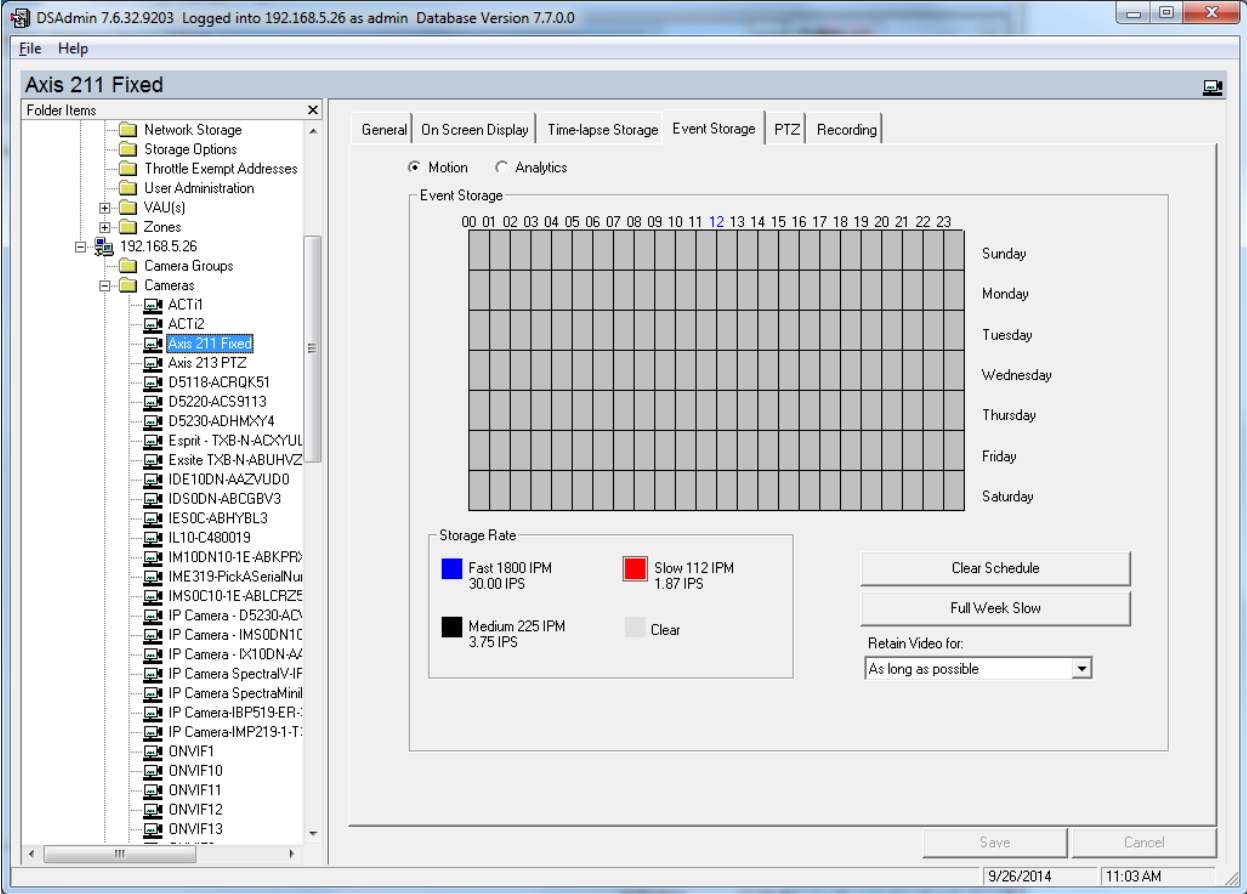

Storage Rate

- Fast 1800 IPM (30.00 IPS)
- Slow 112 IPM (1.87 IPS)
- Medium 225 IPM (3.75 IPS)
- Clear

Clear Schedule

Full Week Slow

Save Cancel

9/26/2014 11:03 AM

DSAdmin 7.6.32.9203 Logged into 192.168.5.26 as admin Database Version 7.7.0.0

File Help

Axis 211 Fixed

Folder Items

- Network Storage
- Storage Options
- Throttle Exempt Addresses
- User Administration
- VAU(s)
- Zones
- 192.168.5.26
 - Camera Groups
 - Cameras
 - ACT11
 - ACT12
 - Axis 211 Fixed**
 - Axis 213 PTZ
 - D5118-ACRQK51
 - D5220-ACS9113
 - D5230-ADHMXY4
 - Esprit - TXB-N-ACXYUL
 - Exsite TXB-N-ABUHVZ
 - IDE10DN-AAZVUD0
 - IDS0DN-ABCGBV3
 - IES0C-ABHYBL3
 - IL10-C480019
 - IM10DN10-1E-ABKPP0
 - IME319-PickASerialNui
 - IMS0C10-1E-ABLCRZE
 - IP Camera - D5230-AD
 - IP Camera - IMS0DN1C
 - IP Camera - Ix10DN-A4
 - IP Camera SpectralVIF
 - IP Camera SpectralMini
 - IP Camera-IBP519-ER-
 - IP Camera-IMP219-1-T
 - QNVIF1
 - QNVIF10
 - QNVIF11
 - QNVIF12
 - QNVIF13